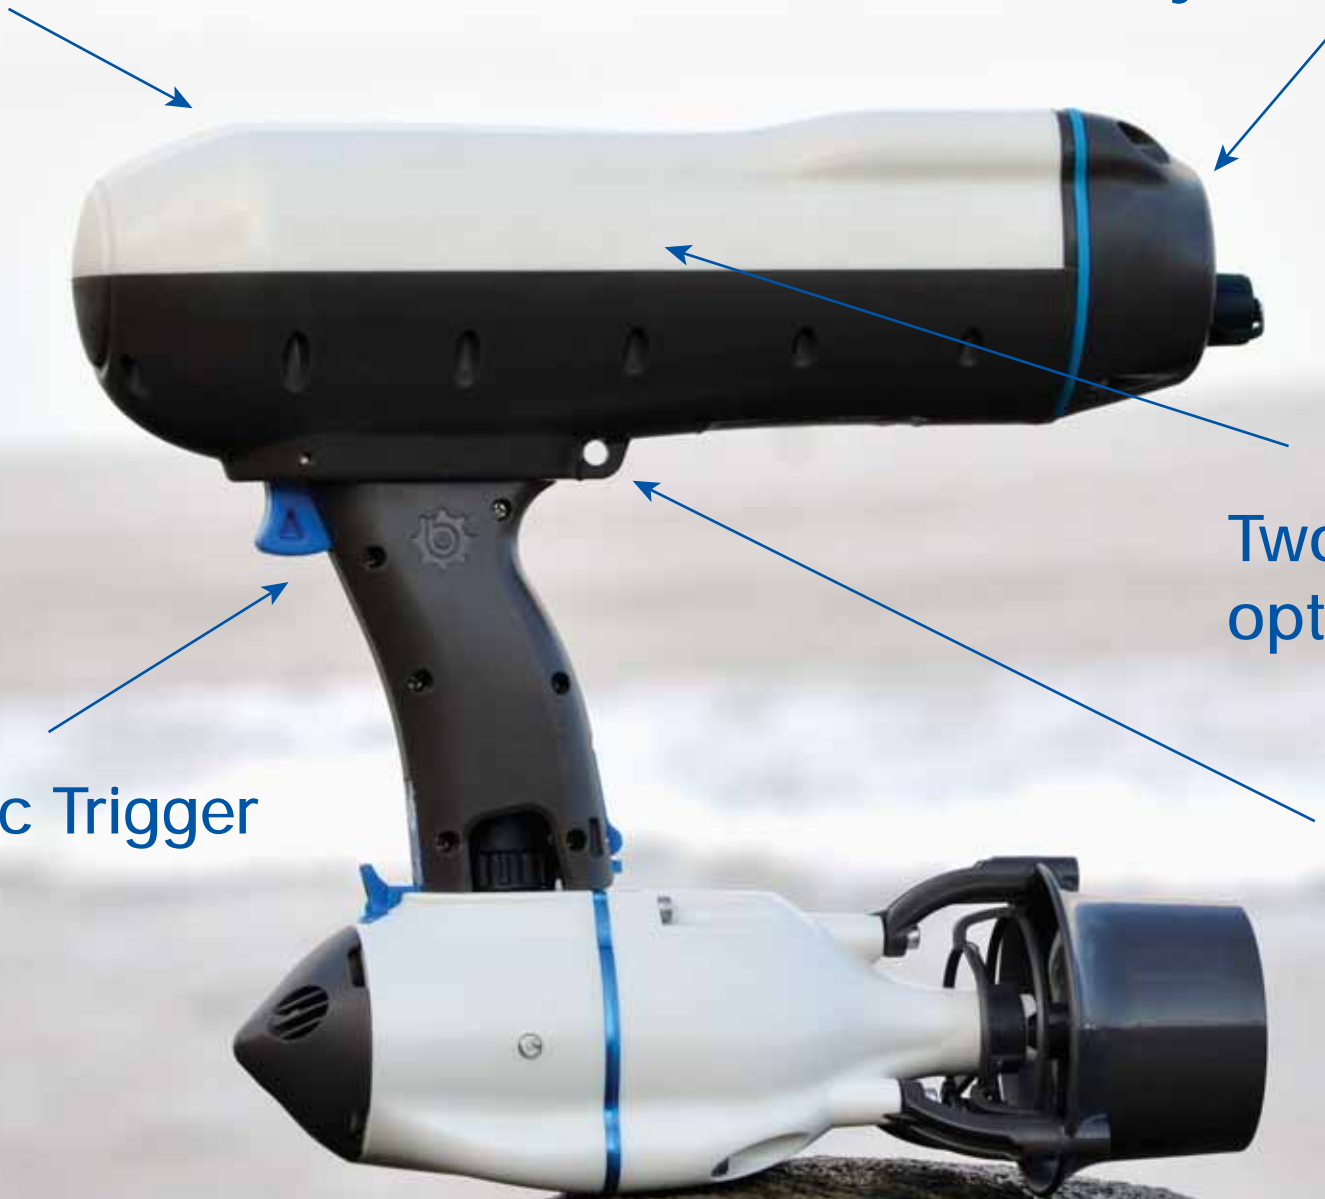

Overall length: 11" (280 mm)
Weight: 2.2 lb (998 grams)
Motor output: 450 watts
Depth rating: 100 feet (30 m)

THE ULTIMATE PERSONAL BOOSTER

Action Camera Mount

Battery status indicator

3 speed
Magnetic Trigger

Two battery
options

Lanyard
loop

Weight: 5.7 lb (2.6 kg)

Depth rating: 100 ft (30 m)

BOOST YOUR KAYAKS AND...

Outboard
Battery

Universal Mounting
Adapter

Bixpy Jet

Remote

Steering Joystick

OUTBOARD ATTACHMENT OPTIONS

WATERCRAFT

ATTACHMENT OPTION

Standup Paddle Board

Hobie® Rudder Adapter

Hobie® Mirage Pedal Adapter

Inflatable Adapter (kayaks and SUPs)

Universal Kayaks & Canoe Adapter
(includes steering mechanism)

Universal Transom Mount
for boats with a mounting plate
(includes steering mechanism)

Hobie® Pro Angler Kayak mount
(no steering mechanism)