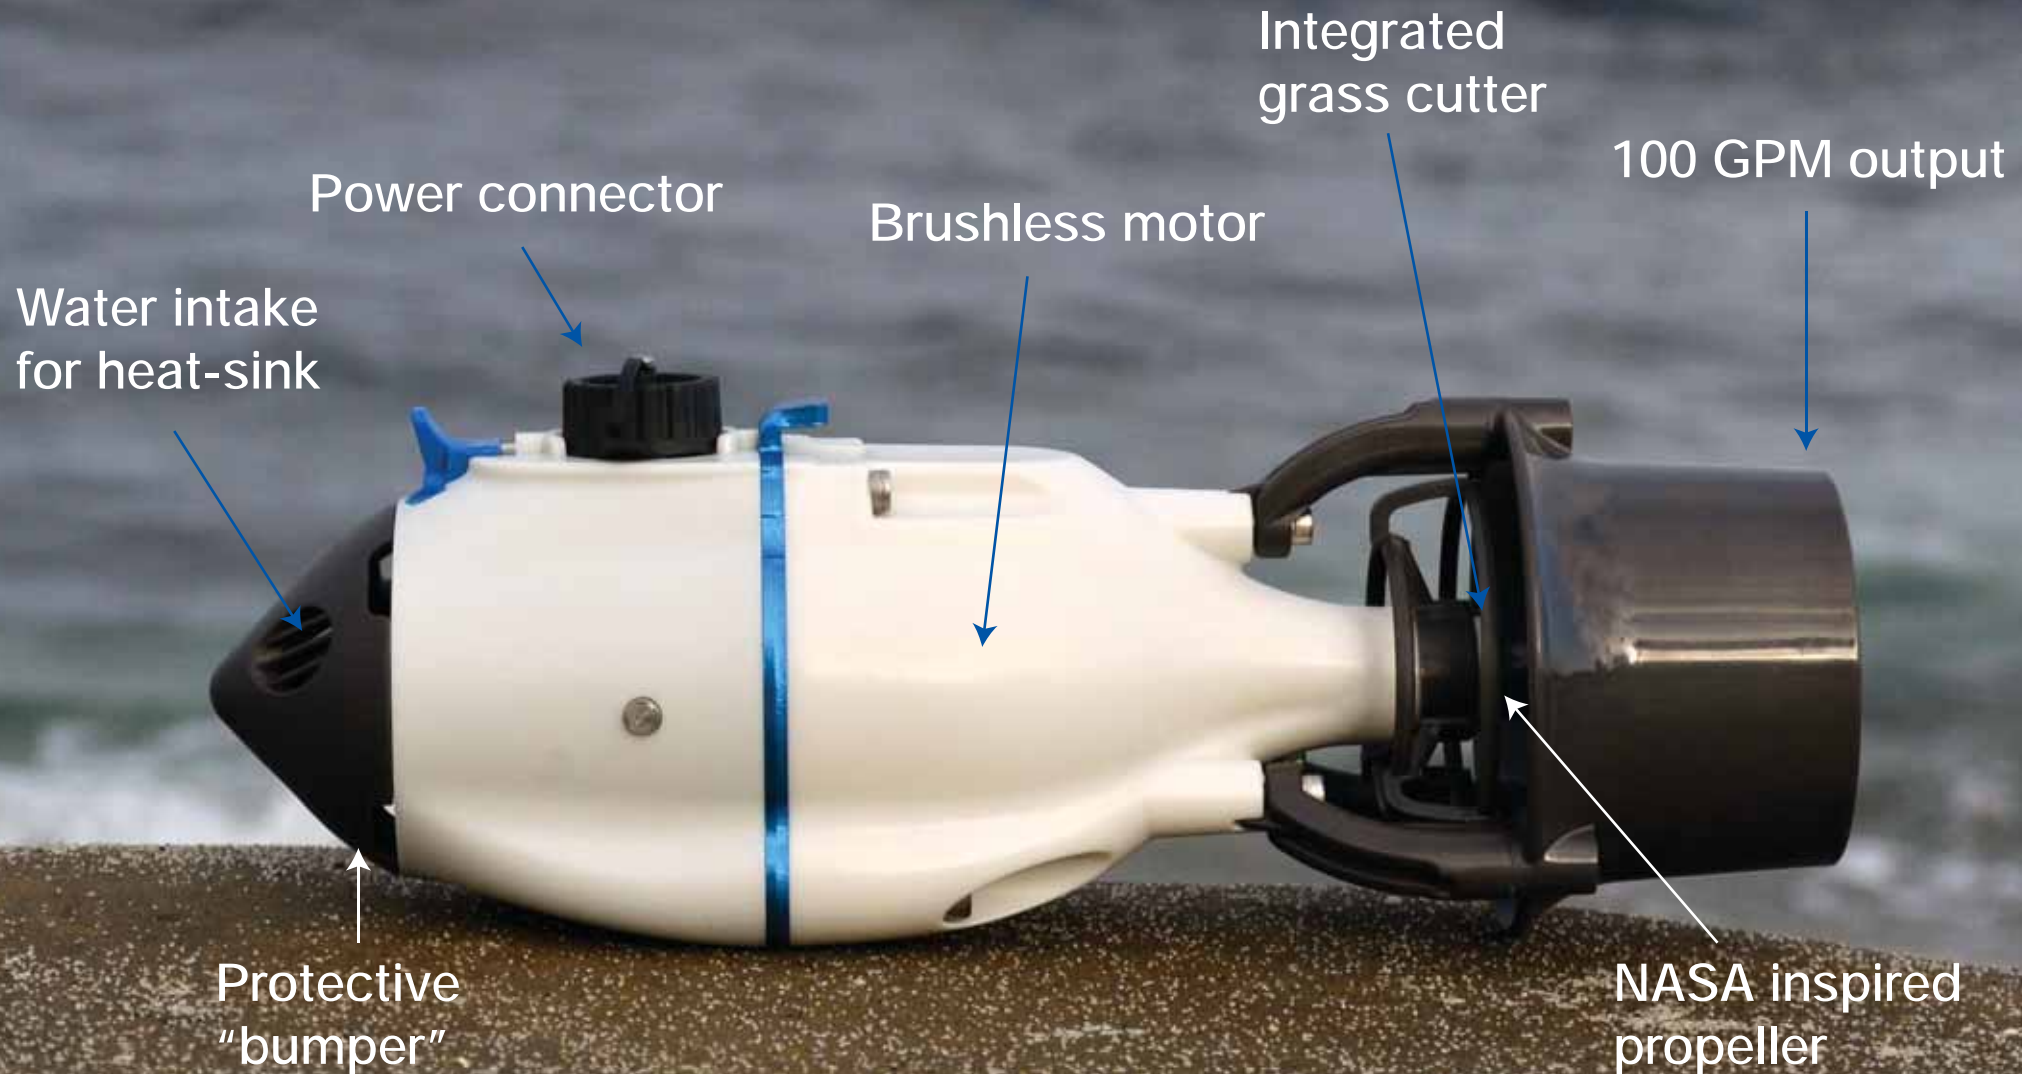

Bixpy
LIFE BOOSTED

Bixpy Jet

BOOST YOUR WATER ACTIVITIES

Kayaks

Snorkel/Dive

Paddle Boards

Virtually Anything!

REVOLUTIONARY DESIGN

Overall length: 11" (280 mm)
Weight: 2.2 lb (998 grams)
Motor output: 450 watts
Depth rating: 100 feet (30 m)

THE ULTIMATE PERSONAL BOOSTER

Action Camera Mount

Battery status indicator

3 speed
Magnetic Trigger

Two battery
options

Lanyard
loop

Weight: 5.7 lb (2.6 kg)

Depth rating: 100 ft (30 m)

BOOST YOUR KAYAKS AND...

Outboard
Battery

Universal Mounting
Adapter

Bixpy Jet