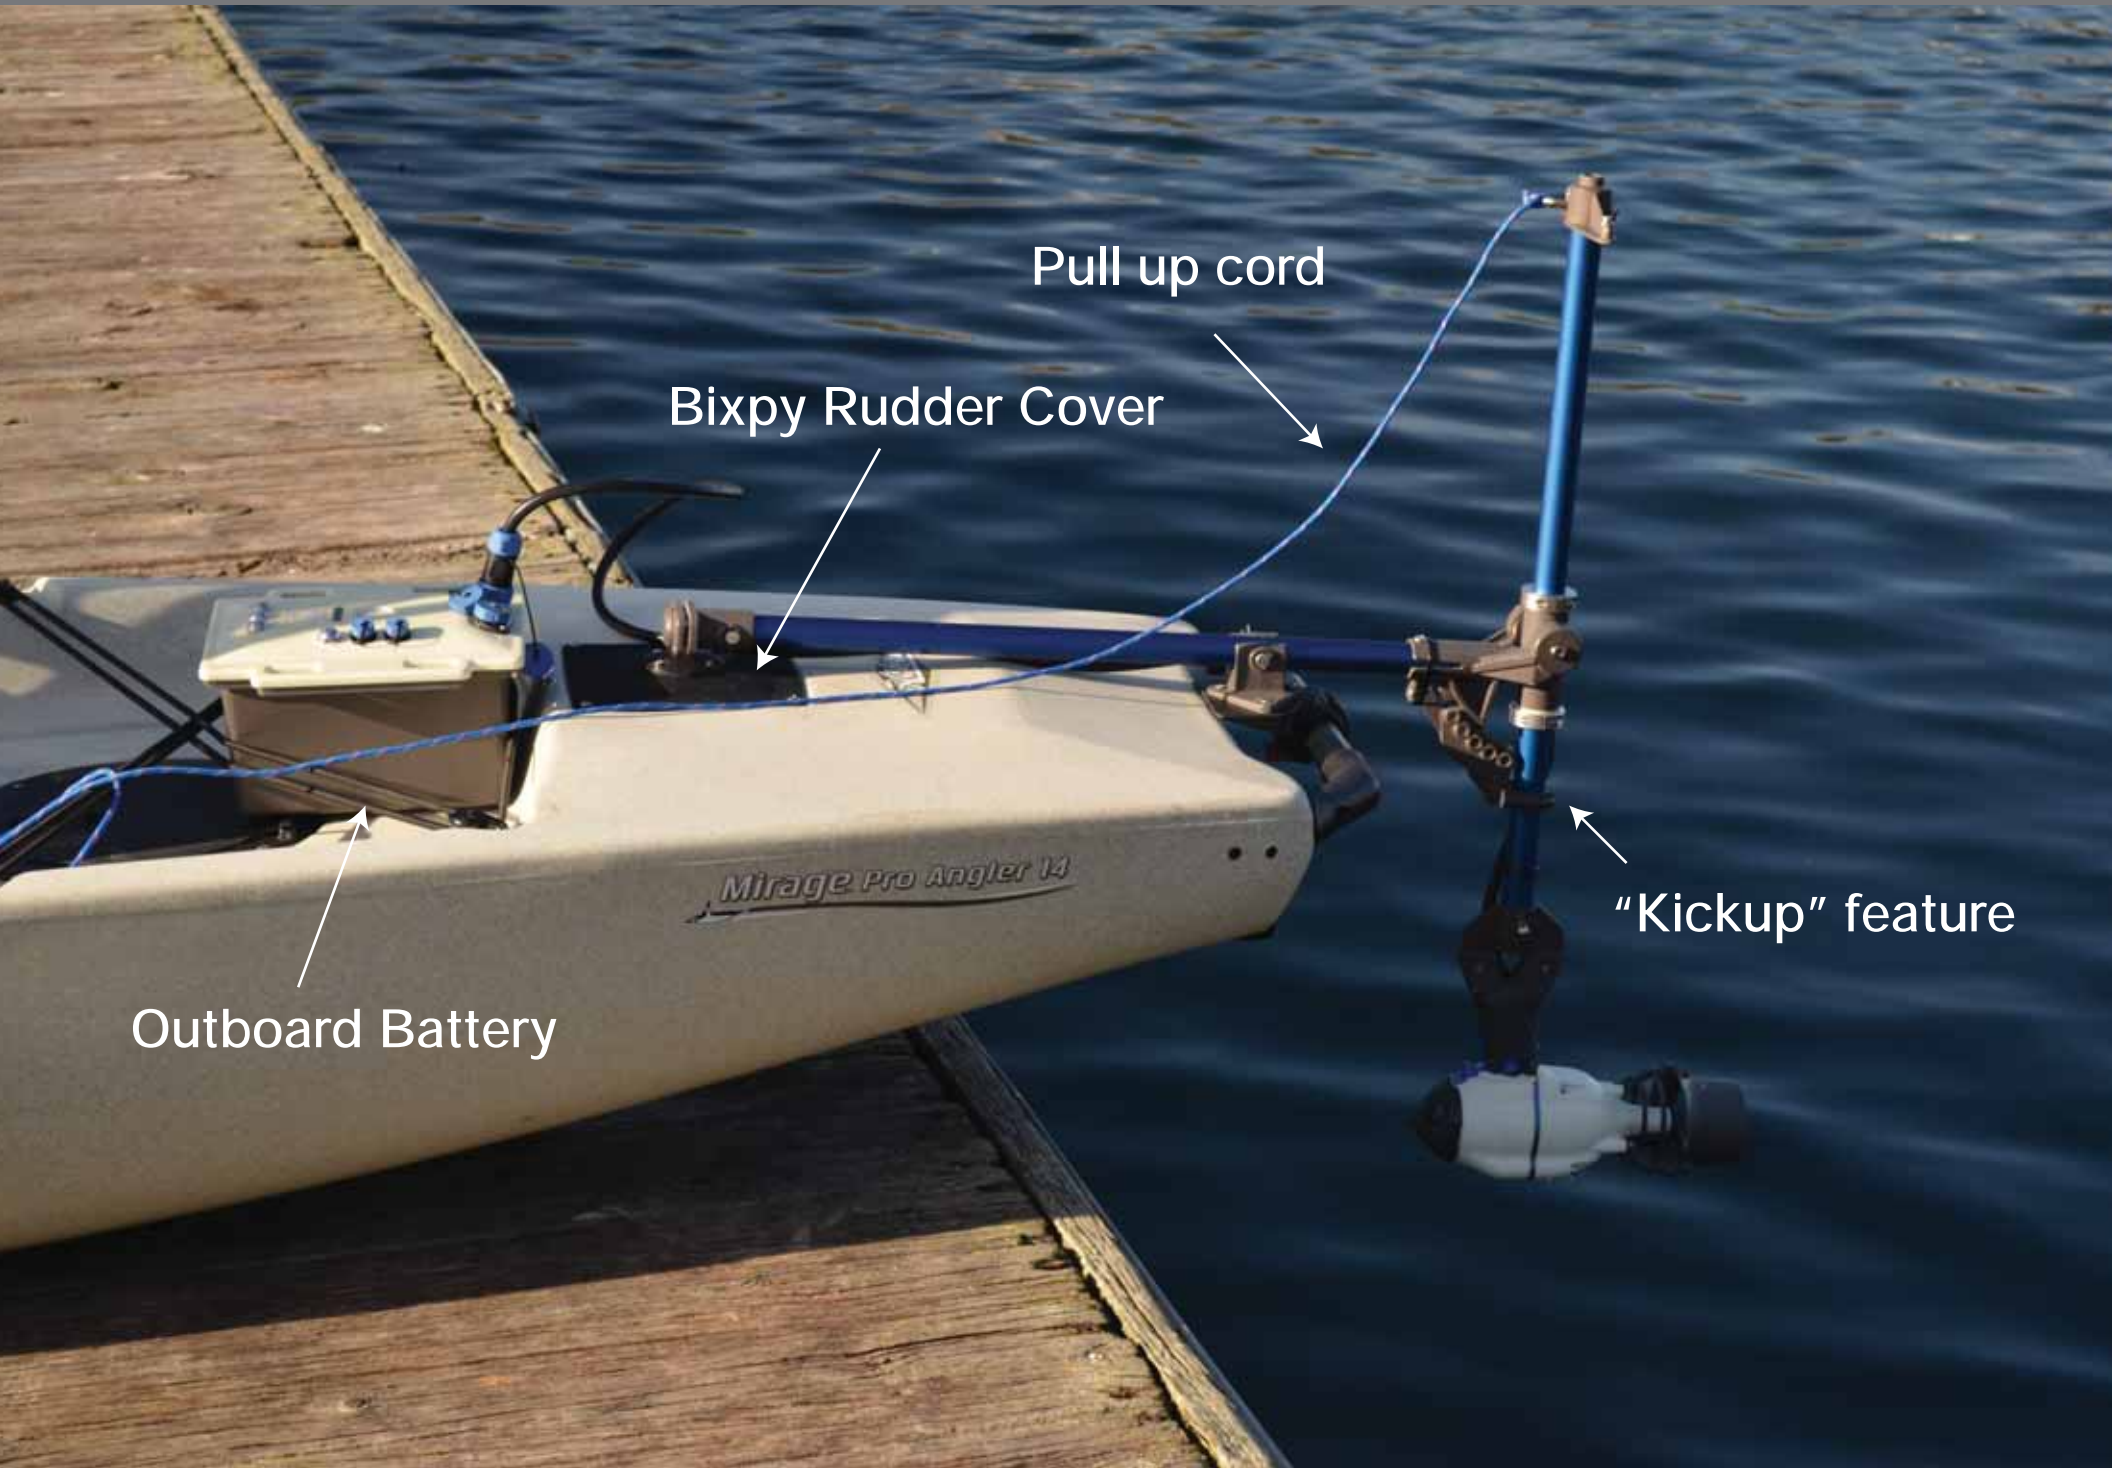

Two battery
options

Lanyard
loop

Weight: 5.7 lb (2.6 kg)

Depth rating: 100 ft (30 m)

BOOST YOUR KAYAKS AND...

Outboard
Battery

Universal Mounting
Adapter

Bixpy Jet

Tests on the watercraft above were performed using Bixpy Jet on a lake with no wind or current. They are only for illustrative purposes and to give users a better understanding of the product's capabilities. You may or may not be able to replicate these results depending on your specific vessel, water conditions and actual setup. Durations indicated for continuous non-stop use of motors. Keep in mind that all kayaks and SUPs have a hull speed that limits them to a fixed speed regardless of motor power. Generally the less surface area that touches water, the faster the vessel travels.

POWERING YOUR OUTBOARD MOTORS

- The Bixpy Outboard Battery is: 25.9 V • 15,600 mAh • 404 Wh
- Variable speed: 10 speeds forward
3 speeds reverse
- Magnetic kill switch instantly stops motor when disengaged
- Intuitive LED battery status indicator
- Fully sealed, waterproof and buoyant
- 5V and 12V (max 3 Amp) output connector for charging phones and running accessories
- Approximately 4 to 5 hours to charge a drained battery with a standard Bixpy 3A charger

BIXPY JET ON A HOBIE® Pro Angler

Pull up cord

Bixpy Rudder Cover

Outboard Battery

Mirage Pro Angler 14

"Kickup" feature

www.bixpy.com