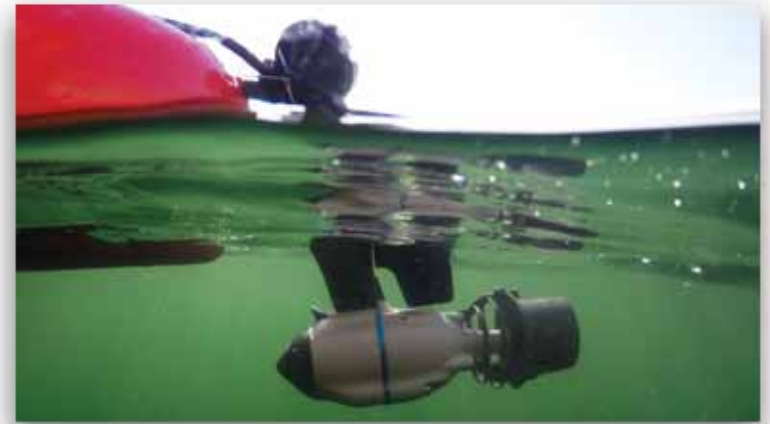

MOTORIZE ANYTHING!

BOOST ANY PADDLE BOARD

Fits all US
or Standard fin box

BIXPY BATTERY OPTIONS

Three battery options are available for running your Bixpy Jets. Two handheld battery packs to turn your Bixpy Jet into a Swim Jet and one Battery Box for Kayaks, SUPs and other watercraft. The only difference between the two handheld battery packs is their capacity. The smaller battery has been specifically designed to comply with FAA and IATA regulations to allow you to fly with your Bixpy Jet.